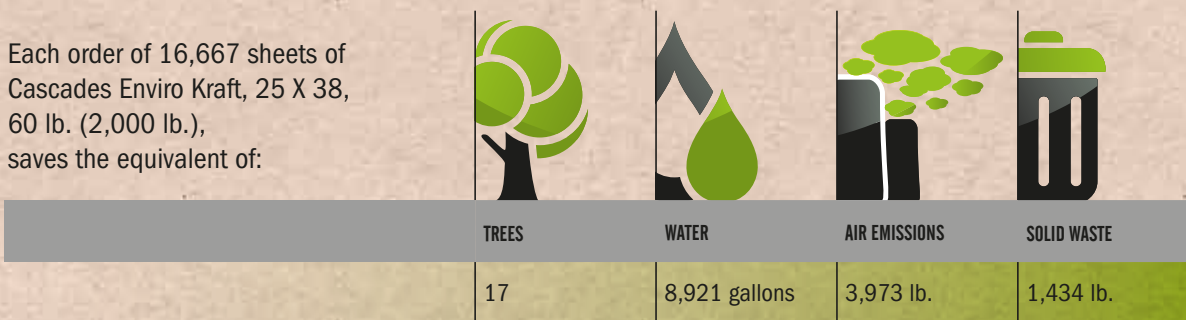

PAPER WITH UNIQUE CHARACTERISTICS

- » Made from 100% post-consumer fiber
- » Unbleached process, with low water consumption
- » Produced by Cascades in East Angus, Quebec, Canada
- » Certified FSC® and EcoLogo^M

Each order of 16,667 sheets of Cascades Enviro Kraft, 25 X 38, 60 lb. (2,000 lb.), saves the equivalent of:

Environmental savings compared to its virgin equivalent.

Source: calculations are based on the methodological framework of the paper calculator - EDF Environmental Defense Fund and EPA Environmental Protection Agency

To calculate your own environmental savings, go to www.cascades.com.

100%

EcoLogo®

AMAZING RESULTS

This paper's oatmeal shade provides a great background for vibrant colors, resulting in unique and eye-catching effects.

AN EXCELLENT VALUE

A very good choice when it comes to commercial and digital printing, this paper ensures professional printing results.

Specify Cascades Enviro Kraft Print for your commercial printing projects. Talk to your supplier about it. You will discover that it is a naturally good choice!